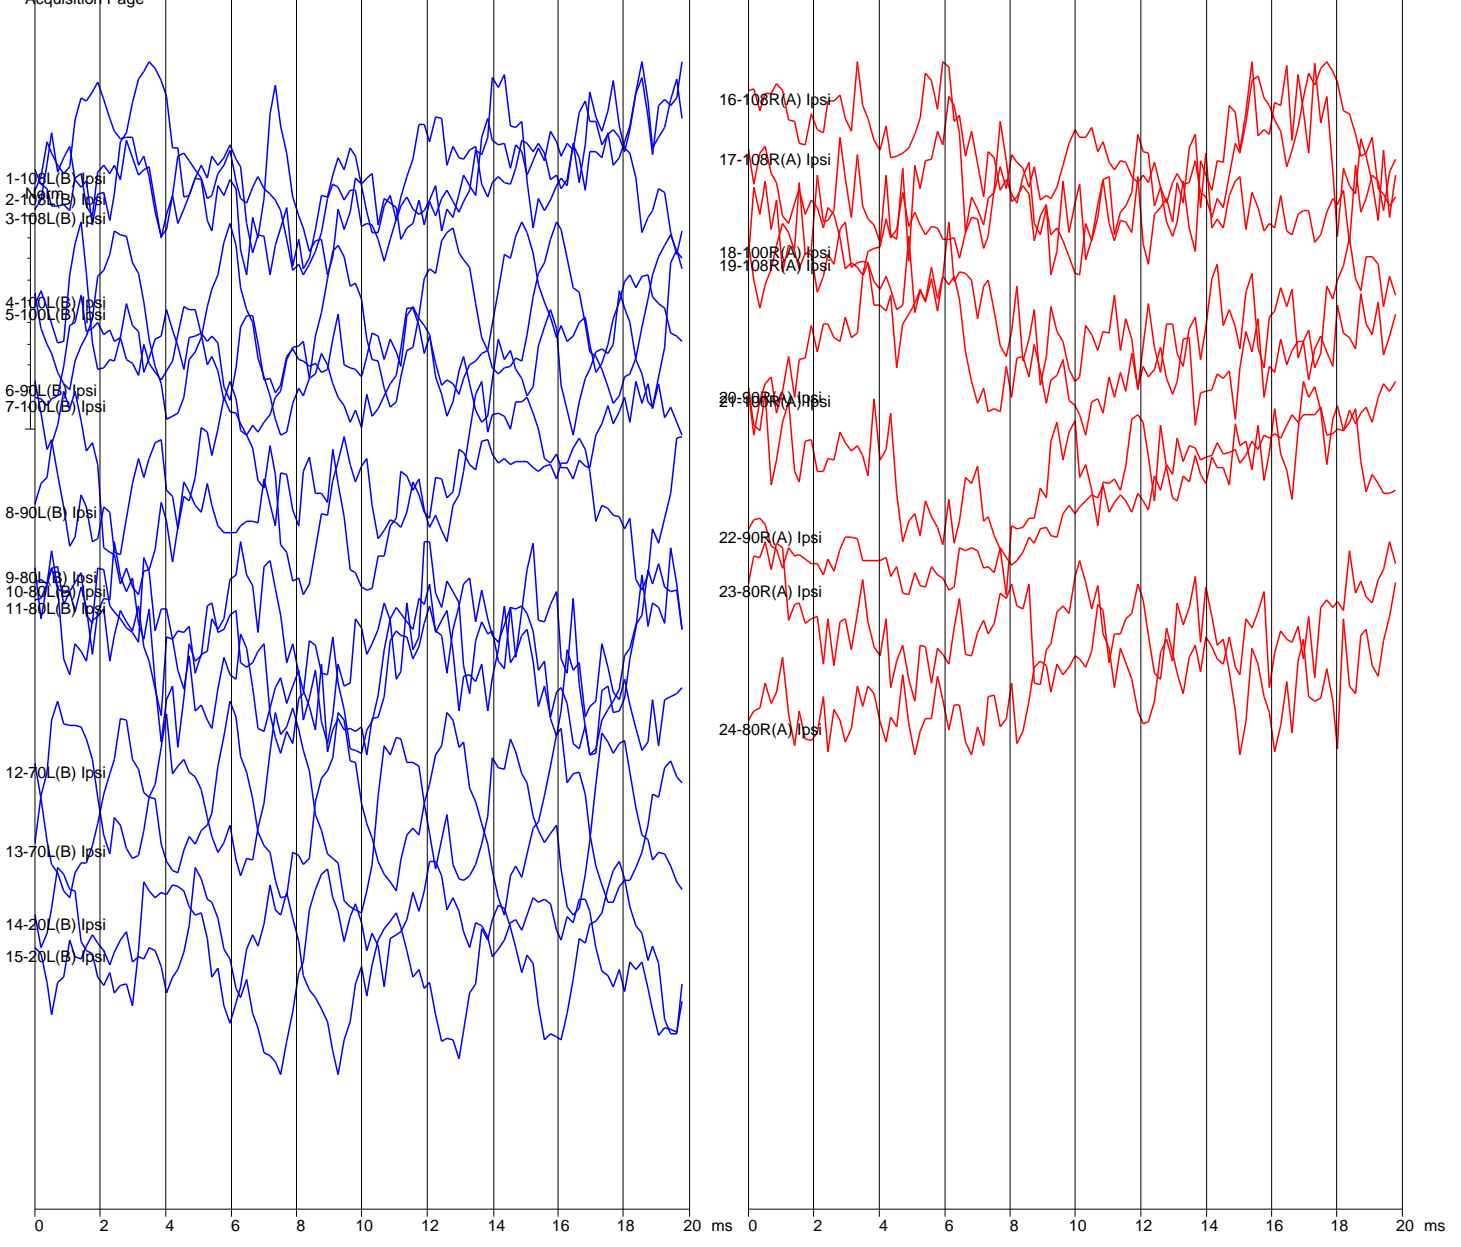

Dakiti 8000
ID: IHS7110-20245S0C Page: Acq Test Date: May. 28, 2024 DOB: Age: (DOB empty) Report: May. 28, 2024
Acquisition Page

6860 SW 81st Street Miami, Florida 33143
 305-668-6102 • 1-800-IHSYSTEMS • www.ihsys.com

System SNR & RN Region: 4.00 - 9.00 ms *-indicates different region used

Num	Int	Ear	Peaks: Latency(ms) Amp(uV) (AR=Amp Ratio)
1	108	L	
2	108	L	
3	108	L	
4	100	L	
5	100	L	
6	90	L	
7	100	L	
8	90	L	
9	80	L	
10	80	L	
11	80	L	
12	70	L	
13	70	L	
14	20	L	
15	20	L	
16	108	R	
17	108	R	
18	100	R	
19	108	R	
20	90	R	
21	100	R	
22	90	R	
23	80	R	
24	80	R	